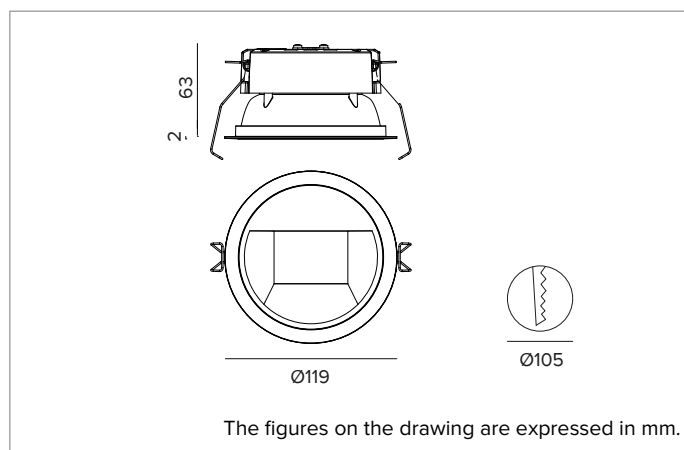

1T8421EL | CTEVO WALL WASHER 105

Recessed LED Downlight in a trim version

		4000K	H(m)	D1(m)	D2(m)	E _{max} (lx)
		Ra90	43°	76°		
Fixture Power	18W	1	0.86	1.66	1050	
Source Flux	2228lm	2	1.72	3.31	263	
Fixture Flux	1260lm	3	2.58	4.97	117	
Efficacy	69lm/W	4	3.44	6.62	66	
TS1395	I _{max} =540cd/klm	I _{max}	1203cd	5	4.30	8.28 42

Colour and finish: Plaster white

Weight: 0.45Kg

Version: TRIM

Degree of protection: IP20 for recessed part

Degree of protection: IP54 for exposed part

ELECTRICAL CHARACTERISTICS

Integrated electronic ON-OFF driver.